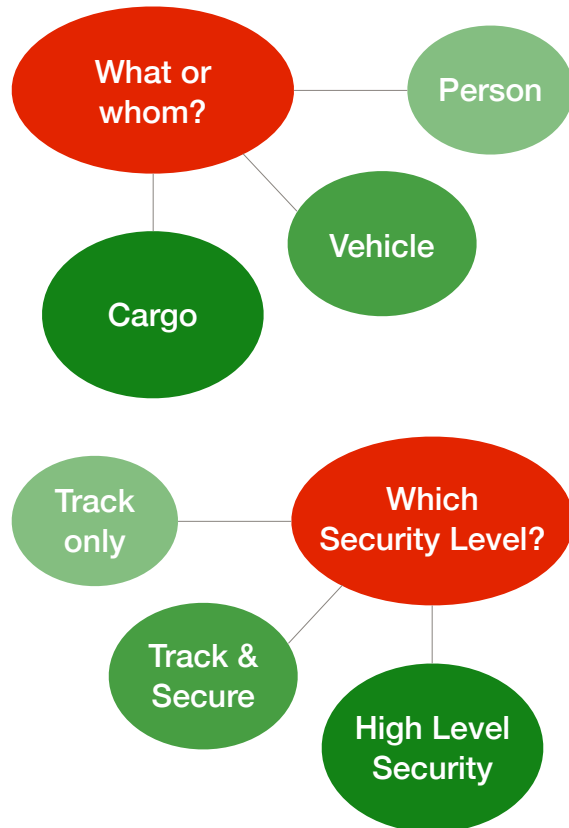

OUR PROMISE TO YOU

ABOUT US

We will find a solution for your needs. To be able to offer you the best possible service and security solution, we need to analyze your situation and what you need. With our pool of experience we will be able to give you the best advice.

You wish protection around the clock? We have long-standing relationships with well-known security centers that will gladly take over 24/7 monitoring for you.