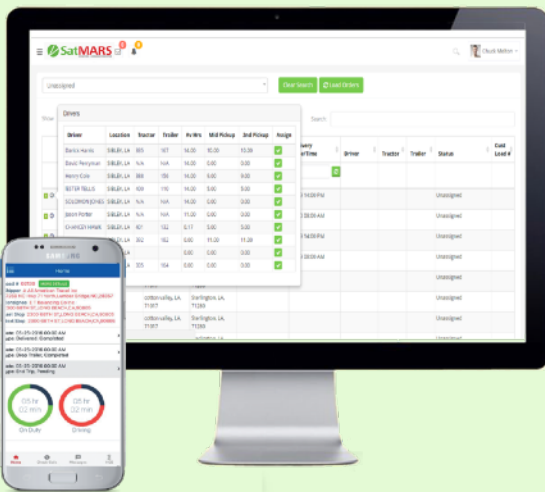

## Horizon Suite

Keeps an eye on everything! With the Horizon Web Portal and the Horizon Go app, we offer you an additional software suite with real time information that will help you to plan and monitor your vehicles and routes optimally.

The Horizon Go App will allow the driver to be a participating partner in the dispatching and HOS process, if you wish. The user-friendly display will give you and your driver a quick overview of loading, route, location and much more.

### BENEFITS

- Detailed real-time information - shipment details
- Professional and efficient rout planning
- Better transparency through the involvement of the driver, customer, supplier - you decide who
- All security features of SatWEB